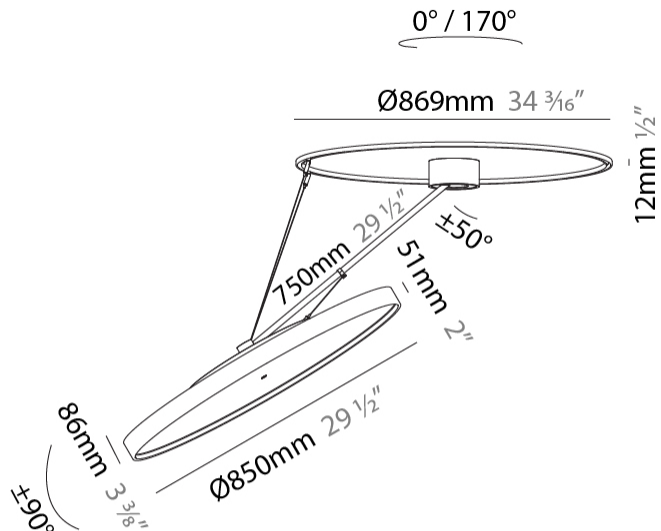

GENERAL

Series: Sign Diva Dancer
Subseries: Sign Diva Dancer
Partner: Prolicht
Division: Architectural
Installation: Suspension
Product Type: Pendant
Mounting Location: Ceiling
Light Distribution: Adjustable

PHYSICAL

Shape: Round
Diameter (mm): 850
Diameter (in): 33 7/16
Height (mm): 870
Height (in): 34 1/4
Weight (kg): 9.8
Weight (lbs): 21.56
Diffuser: PMMA - Opal / Micro-Prism / Sparkling Secret / Vintage Industrial
Fixture Finish: SSR / BKV / CWI / CRY / HAB / UFT / ITA / RUA / FTG / MYG / LOD / PUS / FRO / FUP / KIA / POP / BLS / SPG / MEY / GOH / CHC / COM / ABZ / JAG / OBR / MOS / ROR
Fixture Material: PMMA / Extruded Aluminum / Steel

ELECTRICAL

Lamp Type: LED (Zhaga Standard)
Input Wattage (W): 96.8
Total Output Wattage (W): 76.8
Dimming: Tri-Mode (Non-Dimming and Phase Dimming (120Vac only) and 0-10V Dimming)
Driver Included: Yes
Driver Location: Integrated
Driver Type: Constant Current - Universal
Driver Class: Class 2
Input Voltage (V): 120 - 277
Constant Current (MA): 600

LED

Color Temperature (°K): 3000 / 3500 / 4000
Max. Delivered Lumen (lm): 11160 / 11388 / 11620
CRI: >90 CRI
Lamp Life (hrs): 50000

OPTICAL

Adjustability: Rotational Canopy 170°; Tilting Canopy ±50°; Tilting Head ±90°

RATINGS AND CERTIFICATIONS

Certified By: Certified for North American Standards
IP rating: IP20