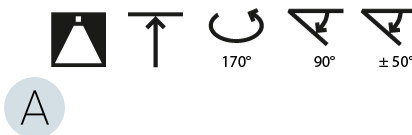

GENERAL

Series: Sign Diva Dancer
Subseries: Sign Diva Dancer
Partner: Prolicht
Division: Architectural
Installation: Suspension
Product Type: Pendant
Mounting Location: Ceiling
Light Distribution: Adjustable

PHYSICAL

Shape: Round
Diameter (mm): 850
Diameter (in): 33 7/16
Height (mm): 870
Height (in): 34 1/4
Weight (kg): 9.8
Weight (lbs): 21.56
Diffuser: PMMA - Opal / Micro-Prism / Sparkling Secret / Vintage Industrial
Fixture Finish: SSR / BKV / CWI / CRY / HAB / UFT / ITA / RUA / FTG / MYG / LOD / PUS / FRO / FUP / KIA / POP / BLS / SPG / MEY / GOH / CHC / COM / ABZ / JAG / OBR / MOS / ROR
Fixture Material: PMMA / Extruded Aluminum / Steel

ELECTRICAL

Lamp Type: LED (Zhaga Standard)
Input Wattage (W): 96.8
Total Output Wattage (W): 76.8
Dimming: Tri-Mode (Non-Dimming and Phase Dimming (120Vac only) and 0-10V Dimming)
Driver Included: Yes
Driver Location: Integrated
Driver Type: Constant Current - Universal
Driver Class: Class 2
Input Voltage (V): 120 - 277
Constant Current (MA): 600

LED

Color Temperature (°K): 3000 / 3500 / 4000
Max. Delivered Lumen (lm): 11160 / 11388 / 11620
CRI: >90 CRI
Lamp Life (hrs): 50000

OPTICAL

Adjustability: Rotational Canopy 170°; Tilting Canopy ±50°; Tilting Head ±90°

RATINGS AND CERTIFICATIONS

Certified By: Certified for North American Standards
IP rating: IP20